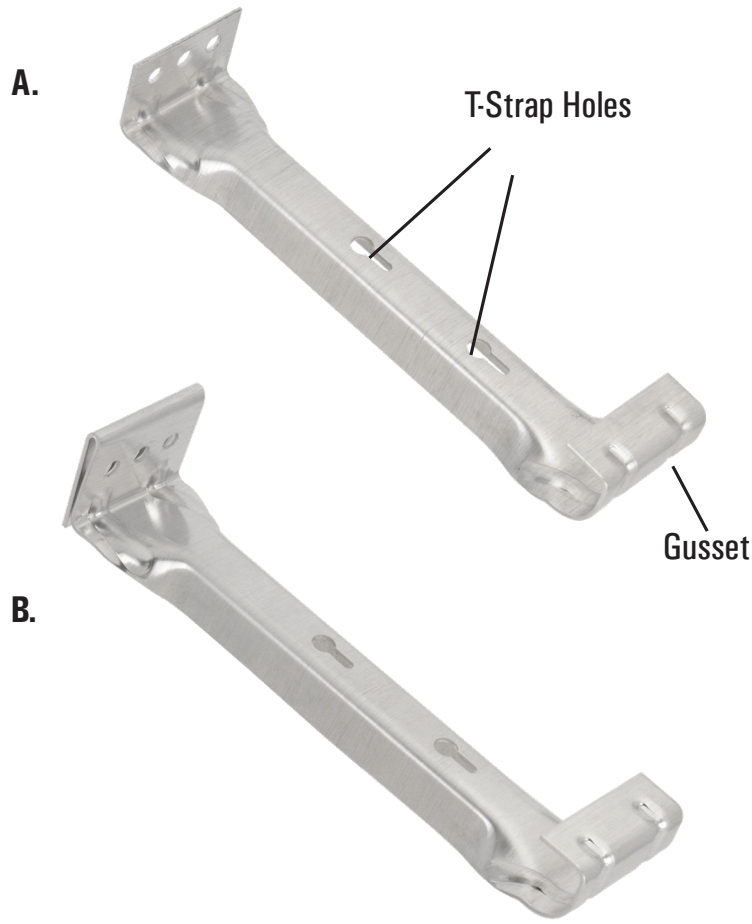

## GK23 FOR K-STYLE

### ALUMINUM HIDDEN GUTTER HANGERS

**Standard Hangers:**

- 5" and 6"
- A. Without clip
- B. With clip

**Use:**

Secures gutter to fascia

**Feature:**

The GK23 hidden hangers are made from high-strength, corrosion-resistant .047 aluminum. These economical hangers are designed with T-slots for reinforced strap. Available in 5" and 6" with and without clip in aluminum, solid copper and galvalume plus.