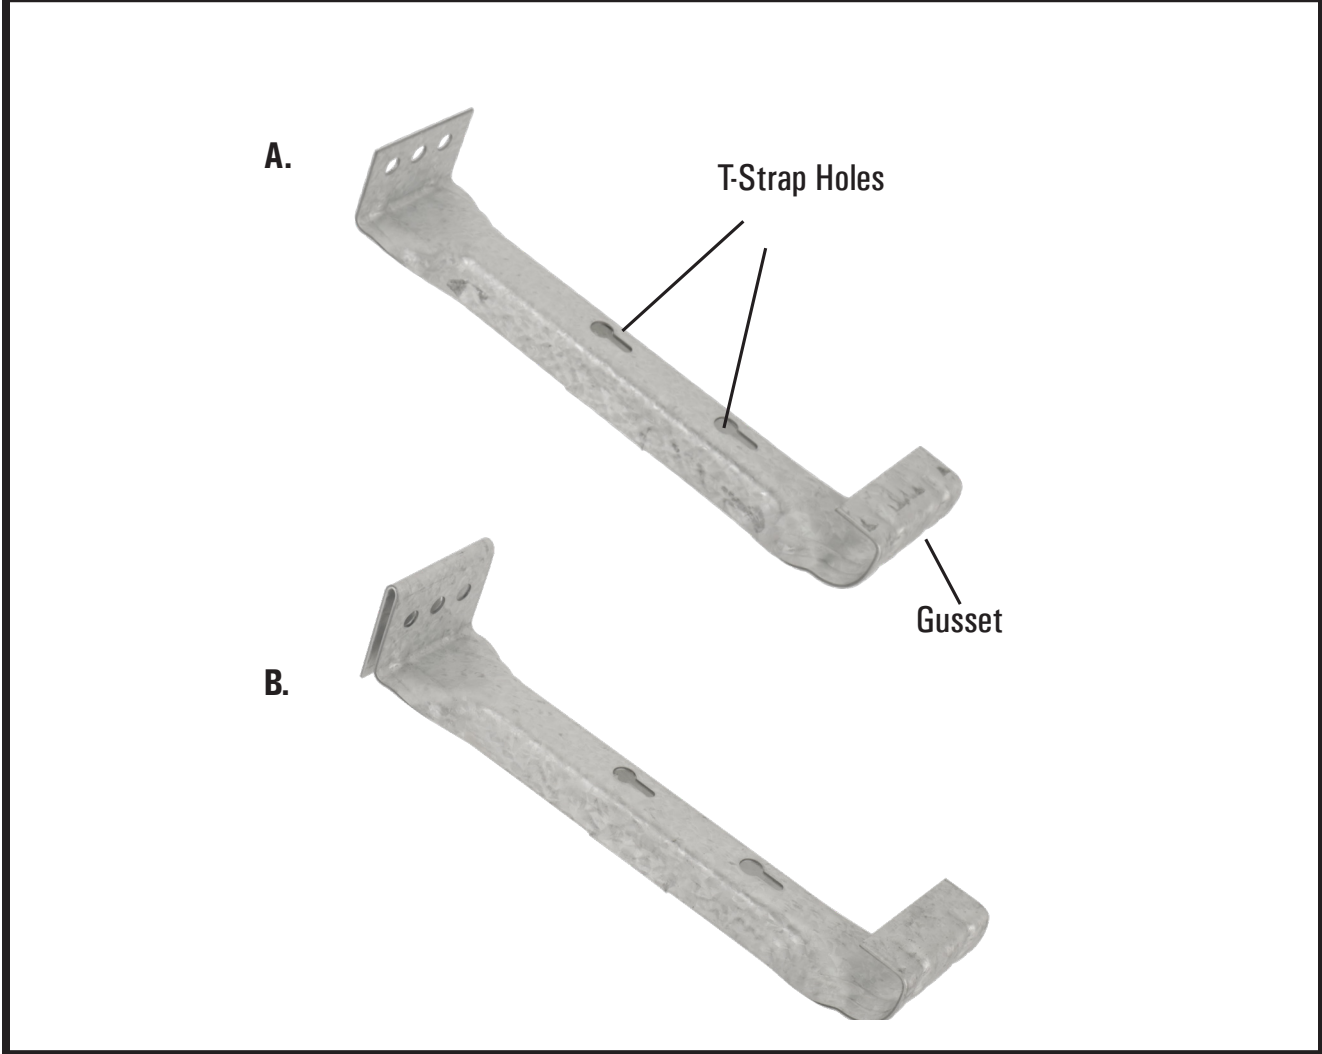

STANDARD SPECIFICATIONS

GK23 FOR K-STYLE

GALVALUME PLUS HIDDEN GUTTER HANGERS

Standard Hangers:
5" and 6"
A. Without clip
B. With clip

Use:
Secures gutter to fascia

Feature:
The GK23 hidden hangers are made from high-strength .050 galvalume plus. These economical hangers are designed with T-slots for reinforced strap. Available in 5" and 6" with and without clip in aluminum, solid copper and galvalume plus.