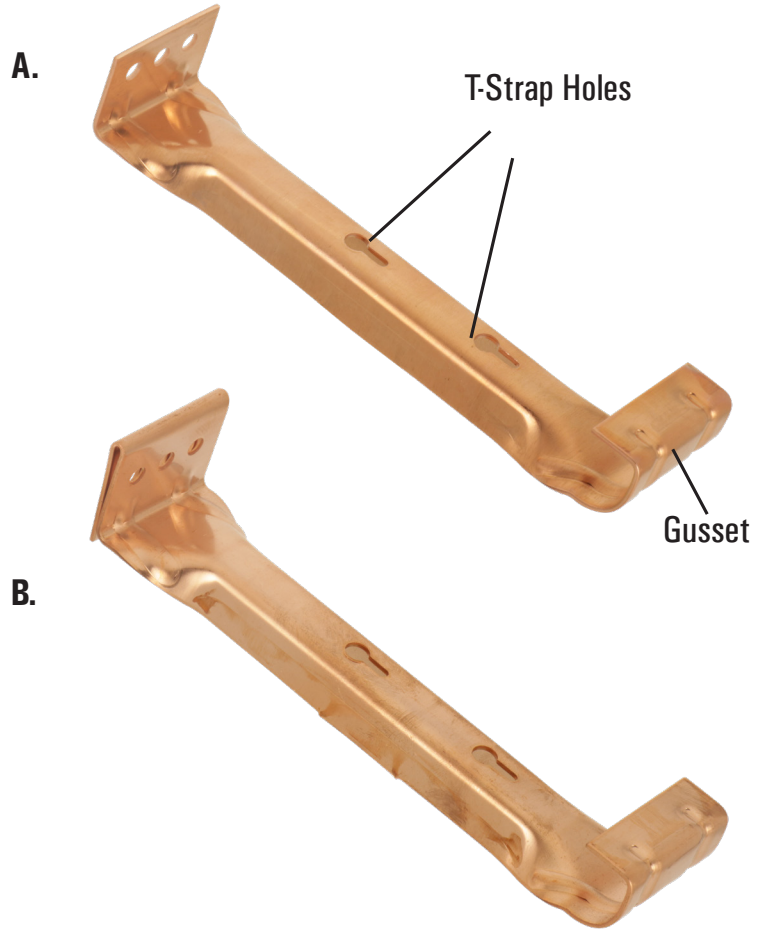

# STANDARD SPECIFICATIONS

## GK23 FOR K-STYLE

### SOLID COPPER HIDDEN GUTTER HANGERS

**Standard Hangers:**  
5" and 6"  
A. Without clip  
B. With clip

**Use:**  
Secures gutter to fascia

**Feature:**  
The GK23 hidden hangers are made from high-strength .050 solid copper. These economical hangers are designed with T-slots for reinforced strap. Available in 5" and 6" with and without clip in aluminum, solid copper and galvalume plus.