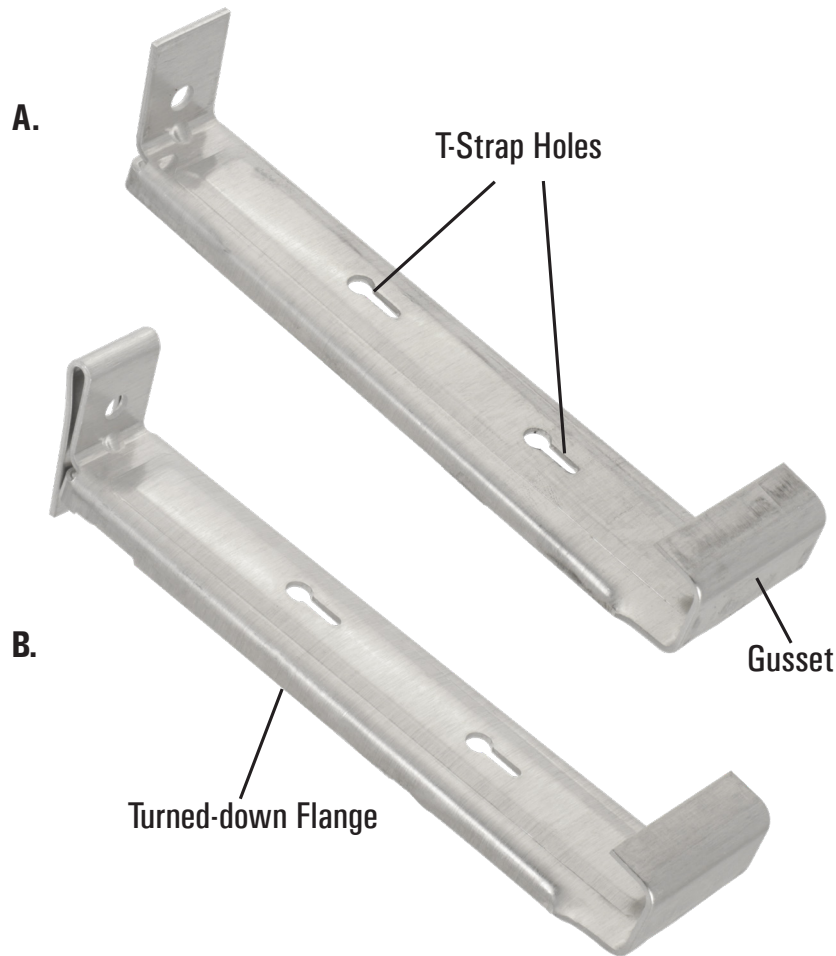

## STANDARD SPECIFICATIONS

#### Standard Hangers:

5" and 6"

A. Without clip

B. With clip

#### Use:

Secures gutter to fascia

#### Feature:

The GK27 hidden hangers are made from high-strength, corrosion-resistant aluminum. The hanger is designed with T-slots for reinforced strap. The GK27 is made of .060 aluminum and features dual turned down flange and front gussets to resist sagging. Available in 5" and 6" with and without clip.