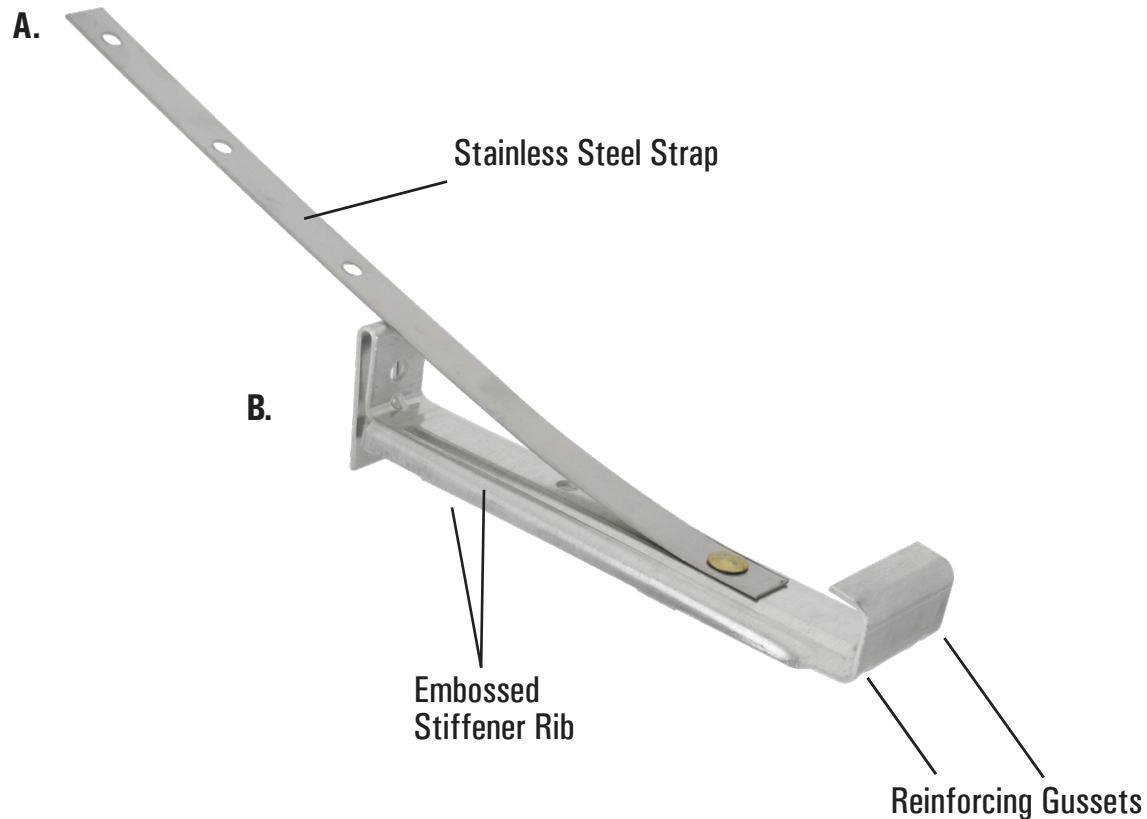

## STANDARD SPECIFICATIONS

#### Standard Hangers:

5" and 6"

A. With stainless steel strap

B. With clip

#### Use:

Secures gutter to fascia

#### Feature:

The GK46 hidden hangers are made from high-strength, corrosion-resistant .060 aluminum. The hanger features reinforcing corner gussets and embossed stiffener rib. The strap is made of stainless steel to minimize any corrosion concerns. These make for a fast, easy installation and upkeep and proven hanger strength. Available in 5" and 6" with clip.